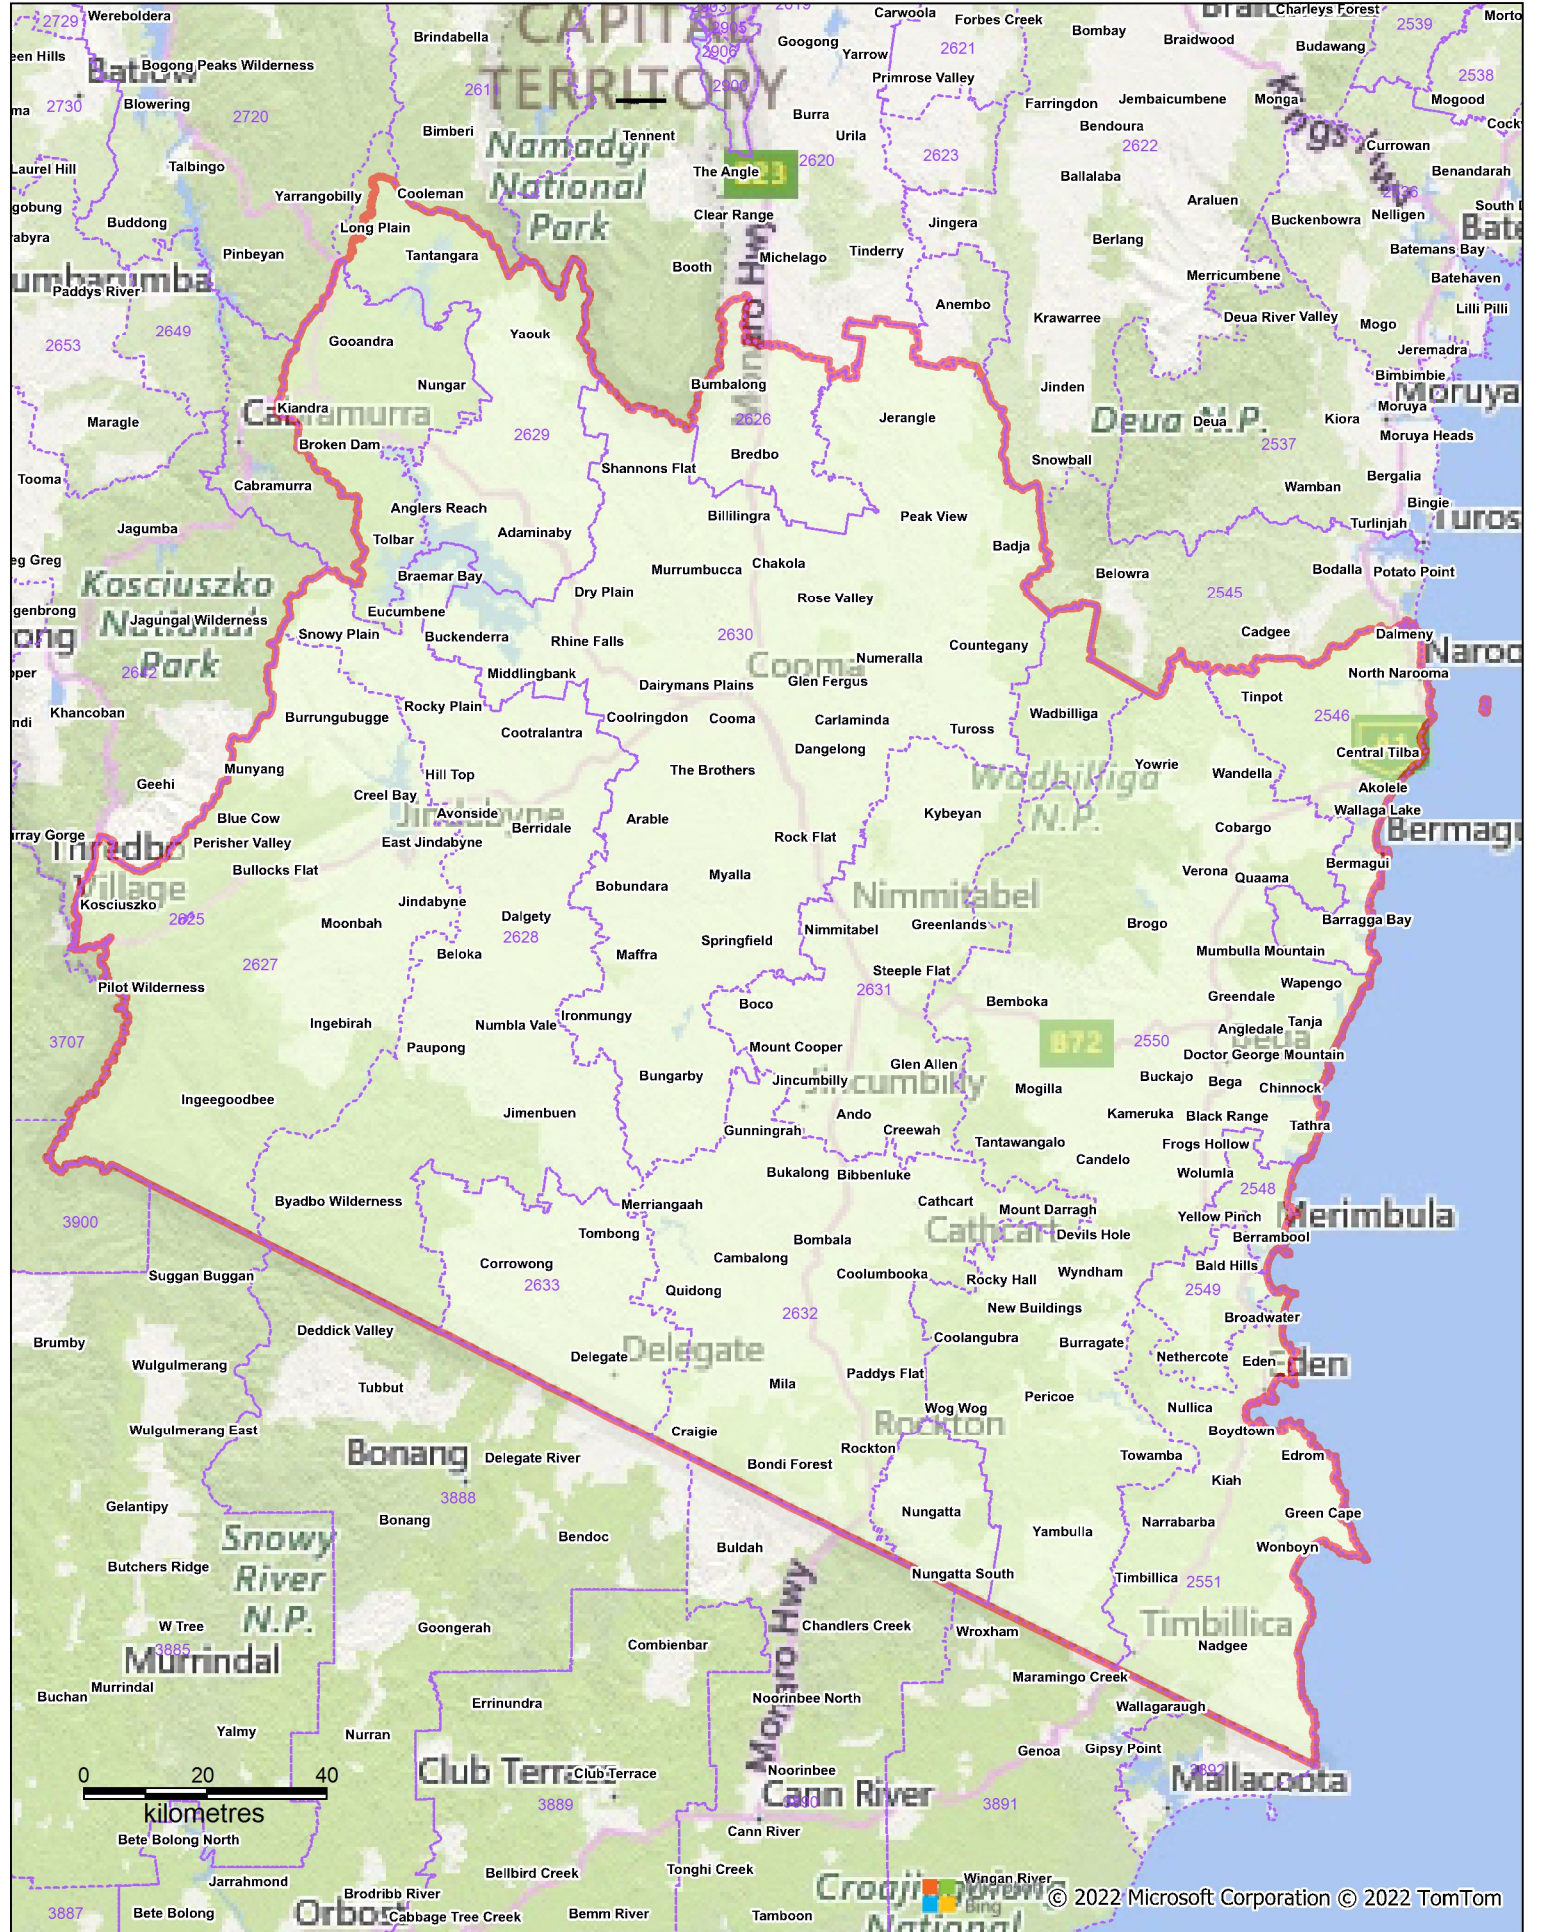

Gutter-Vac

NSW - REGIONAL - Bega Territory

Prepared By: Spectrum Analysis Australia Pty Ltd (03) 9830 0077
For: J6741
Date: November 2022